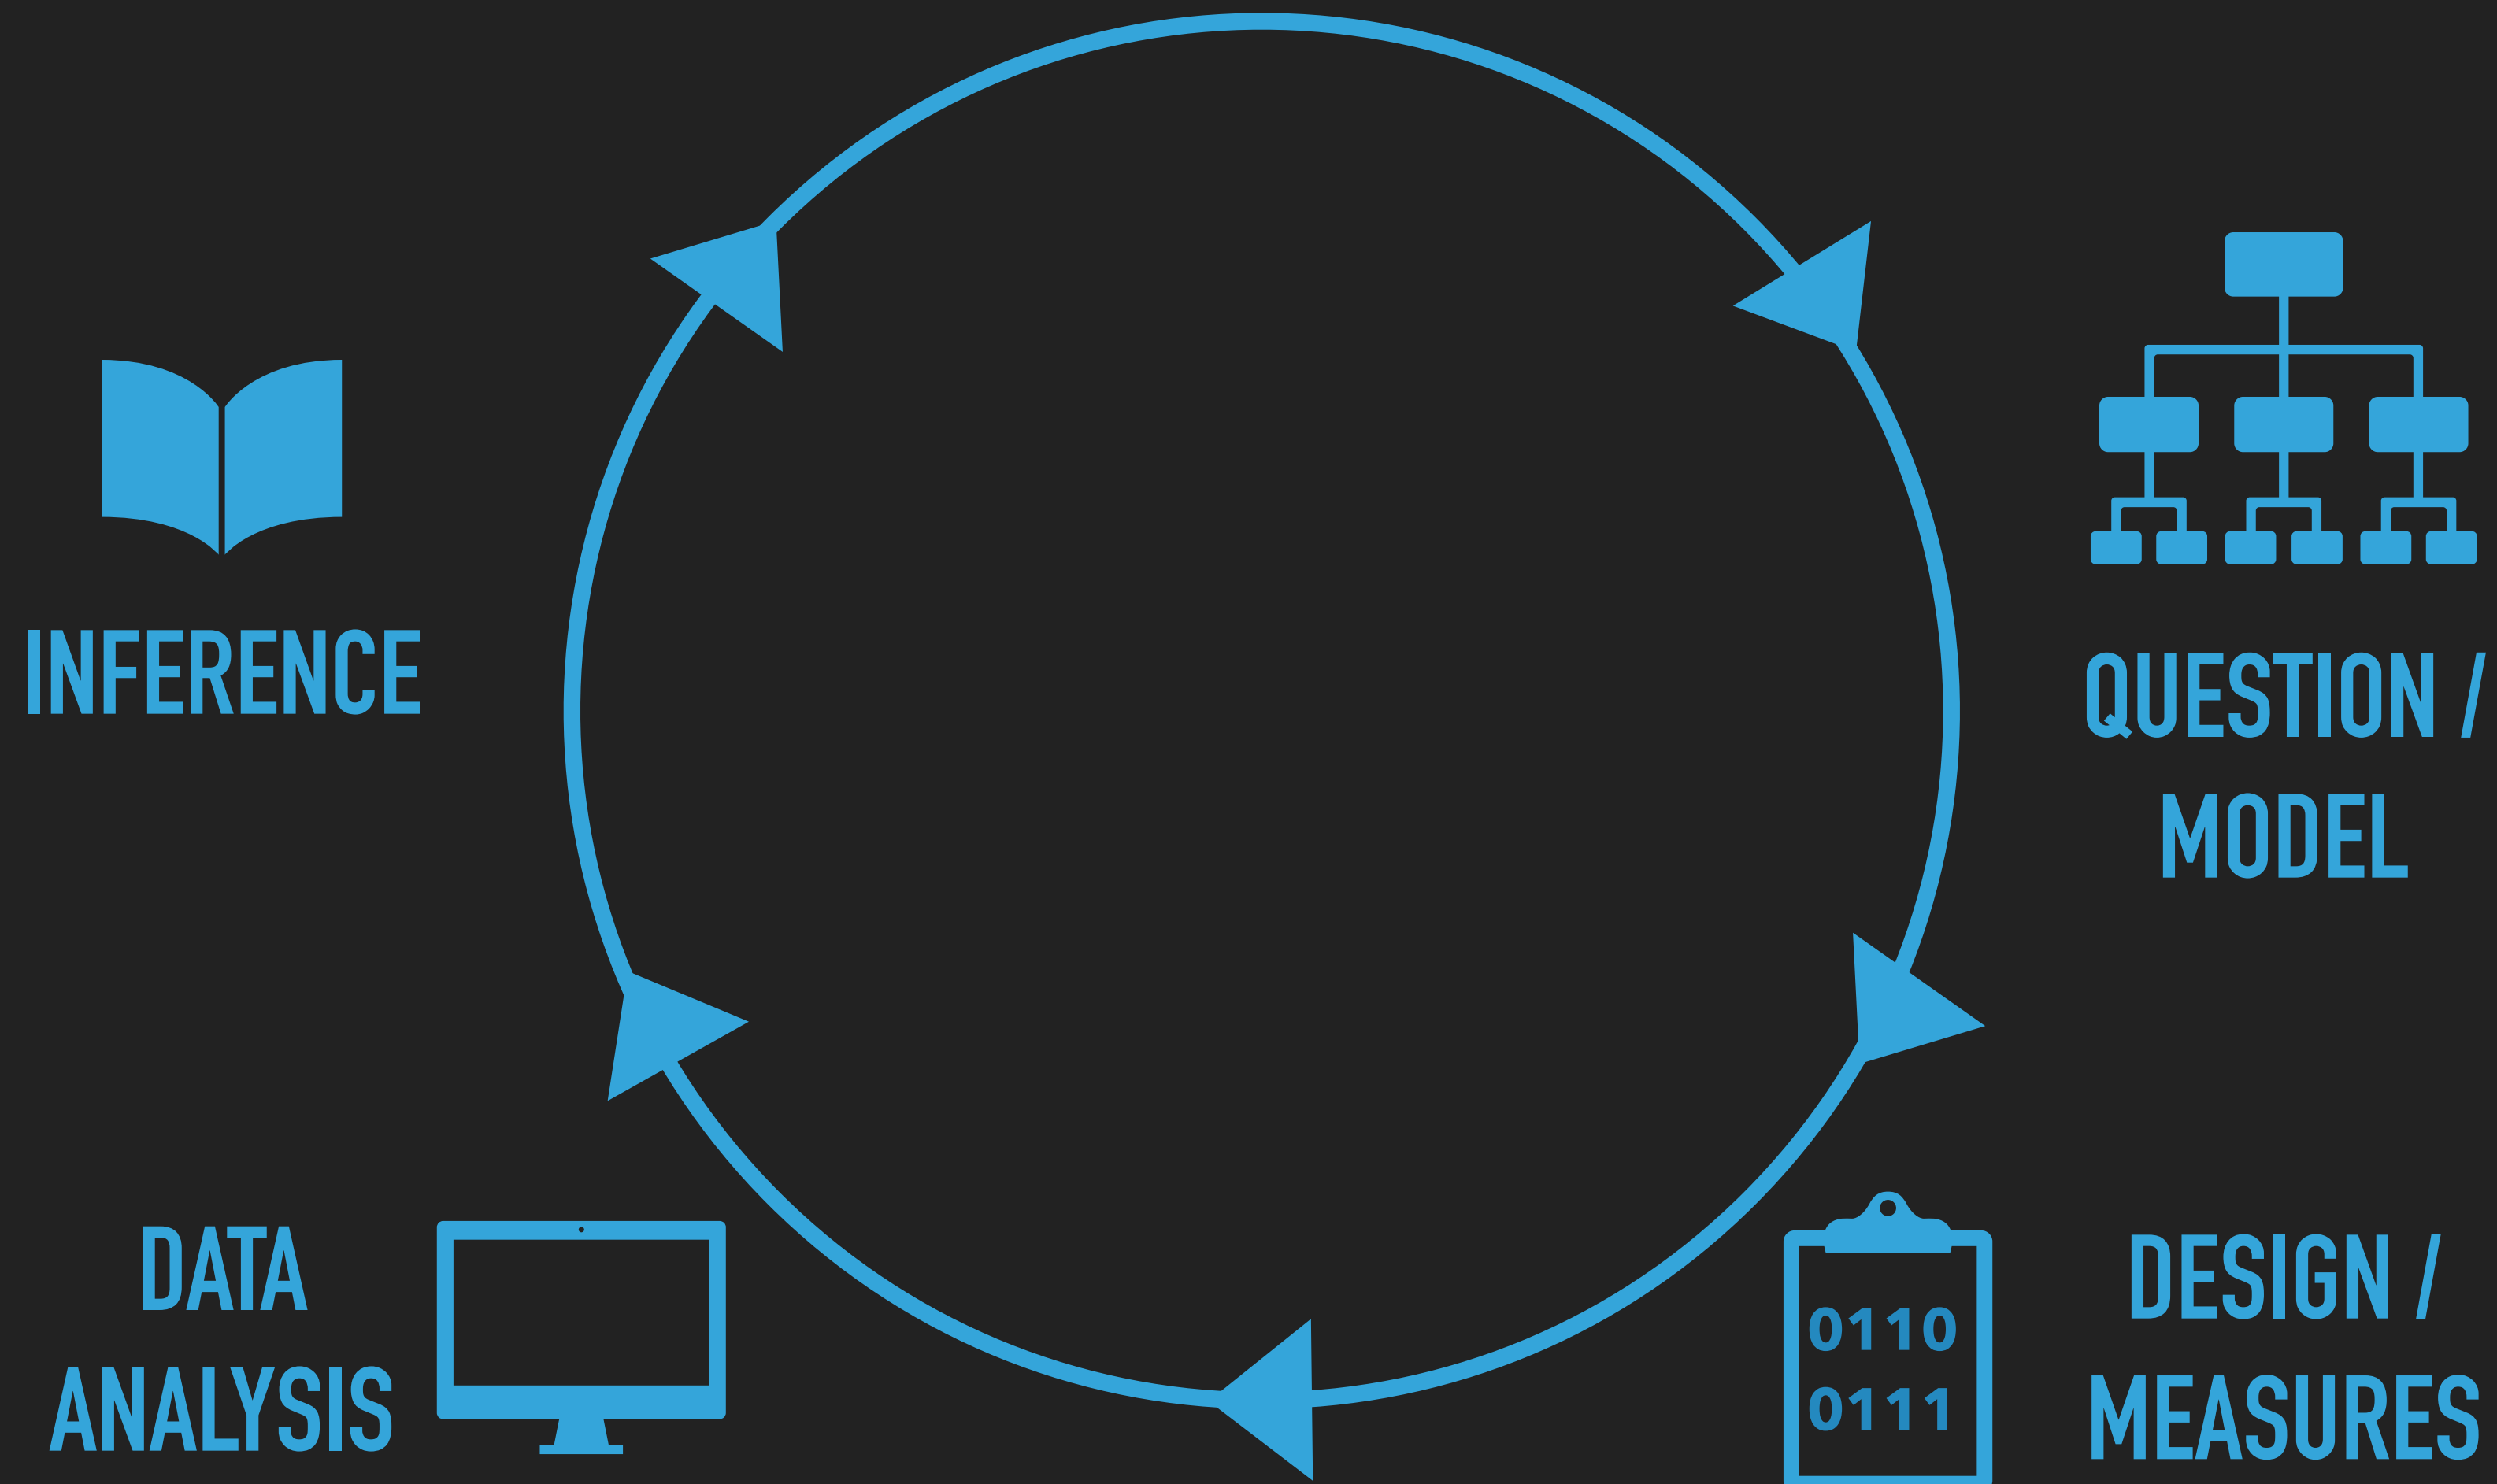

SARAS WINDECKER @SMWINDECKER

OPEN-ACCESS SOFTWARE FOR RESEARCH: BEYOND DATA ANALYSIS

PROBLEM / THEORY

ORGANISATION

SEPARATE DATA AND CODE

DOCUMENTATION

SPECIFY DEPENDENCIES

AUTOMATION

MASTER SCRIPT

DISSEMINATION

SHARE!

PROBLEM / THEORY

PROBLEM / THEORY

INFERENCE

QUESTION /
MODEL

DATA
ANALYSIS 

DESIGN /
MEASURES

**OPEN
DATA**

PROBLEM / THEORY

INFERENCE

QUESTION /
MODEL

DATA
ANALYSIS 

DESIGN /
MEASURES

[HTTPS://SMWINDECKER.GITHUB.IO/MIXCHAR/](https://smwindecker.github.io/mixchar/)

PROBLEM / THEORY

INFERENCE

QUESTION /
MODEL

DATA
ANALYSIS

DESIGN /
MEASURES

PROBLEM / THEORY

INFERENCE

QUESTION /
MODEL