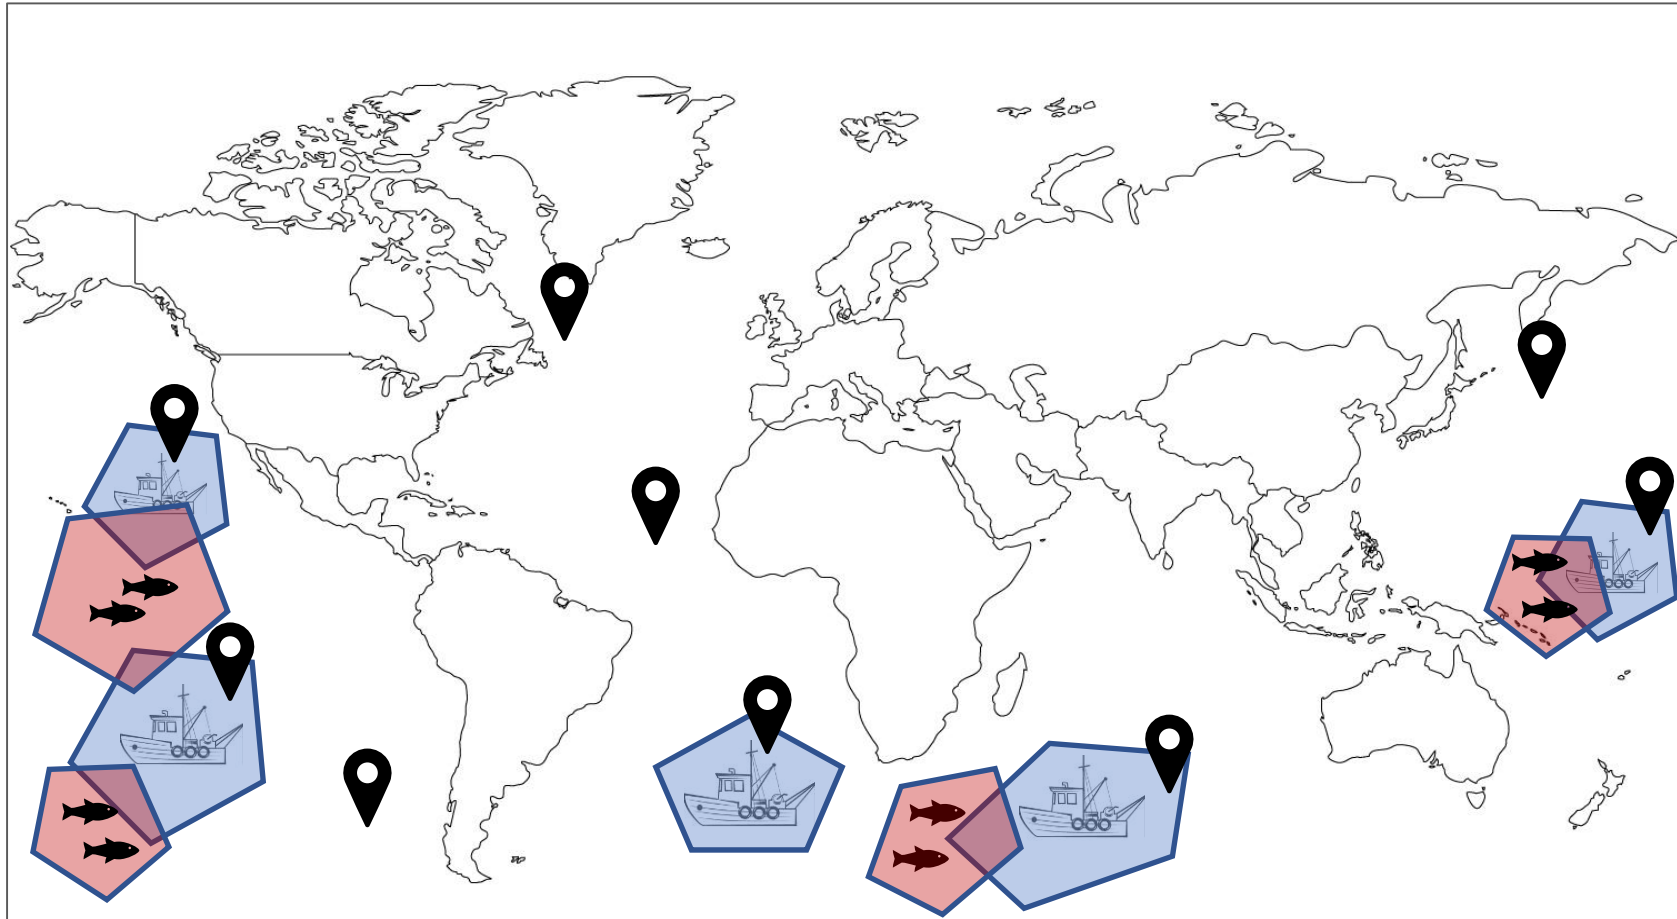

MSC spatial data – fishing & stock areas

Certificate holder locations with species, gear and catch amount

Fishing areas associated with certificates

Stock distribution for target species