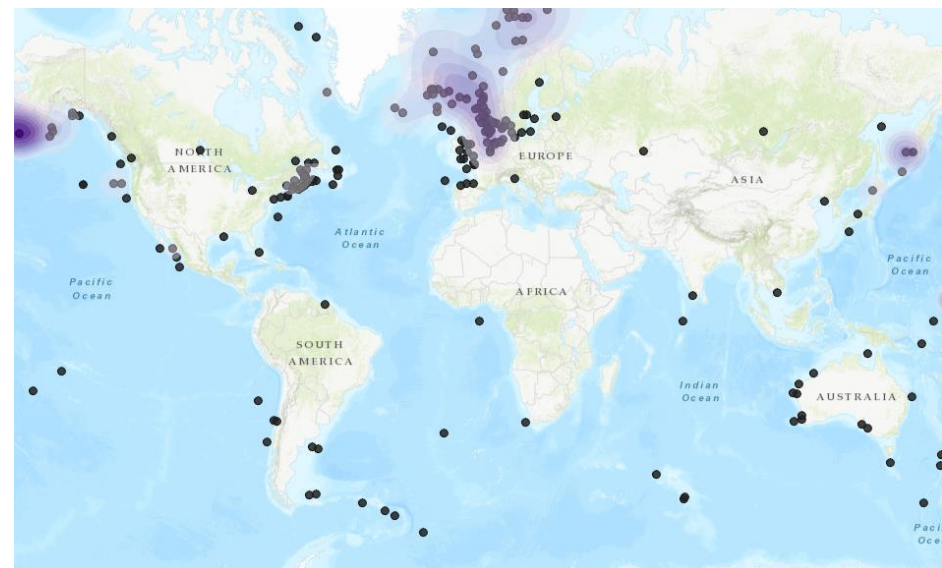

**Worldwide sustainable fisheries certification since 1997**

**Safeguard seafood for this & future generations**

**Use market demand for ecolabel to incentivise sustainable fishing**

# Marine Stewardship Council – Data collection

# MSC spatial data – point locations

# MSC spatial data – fishing & stock areas

 Certificate holder locations with species, gear and catch amount

Fishing areas associated with certificates

Stock distribution for target species

MSC organisation – multiple departments – different software / coding proficiency