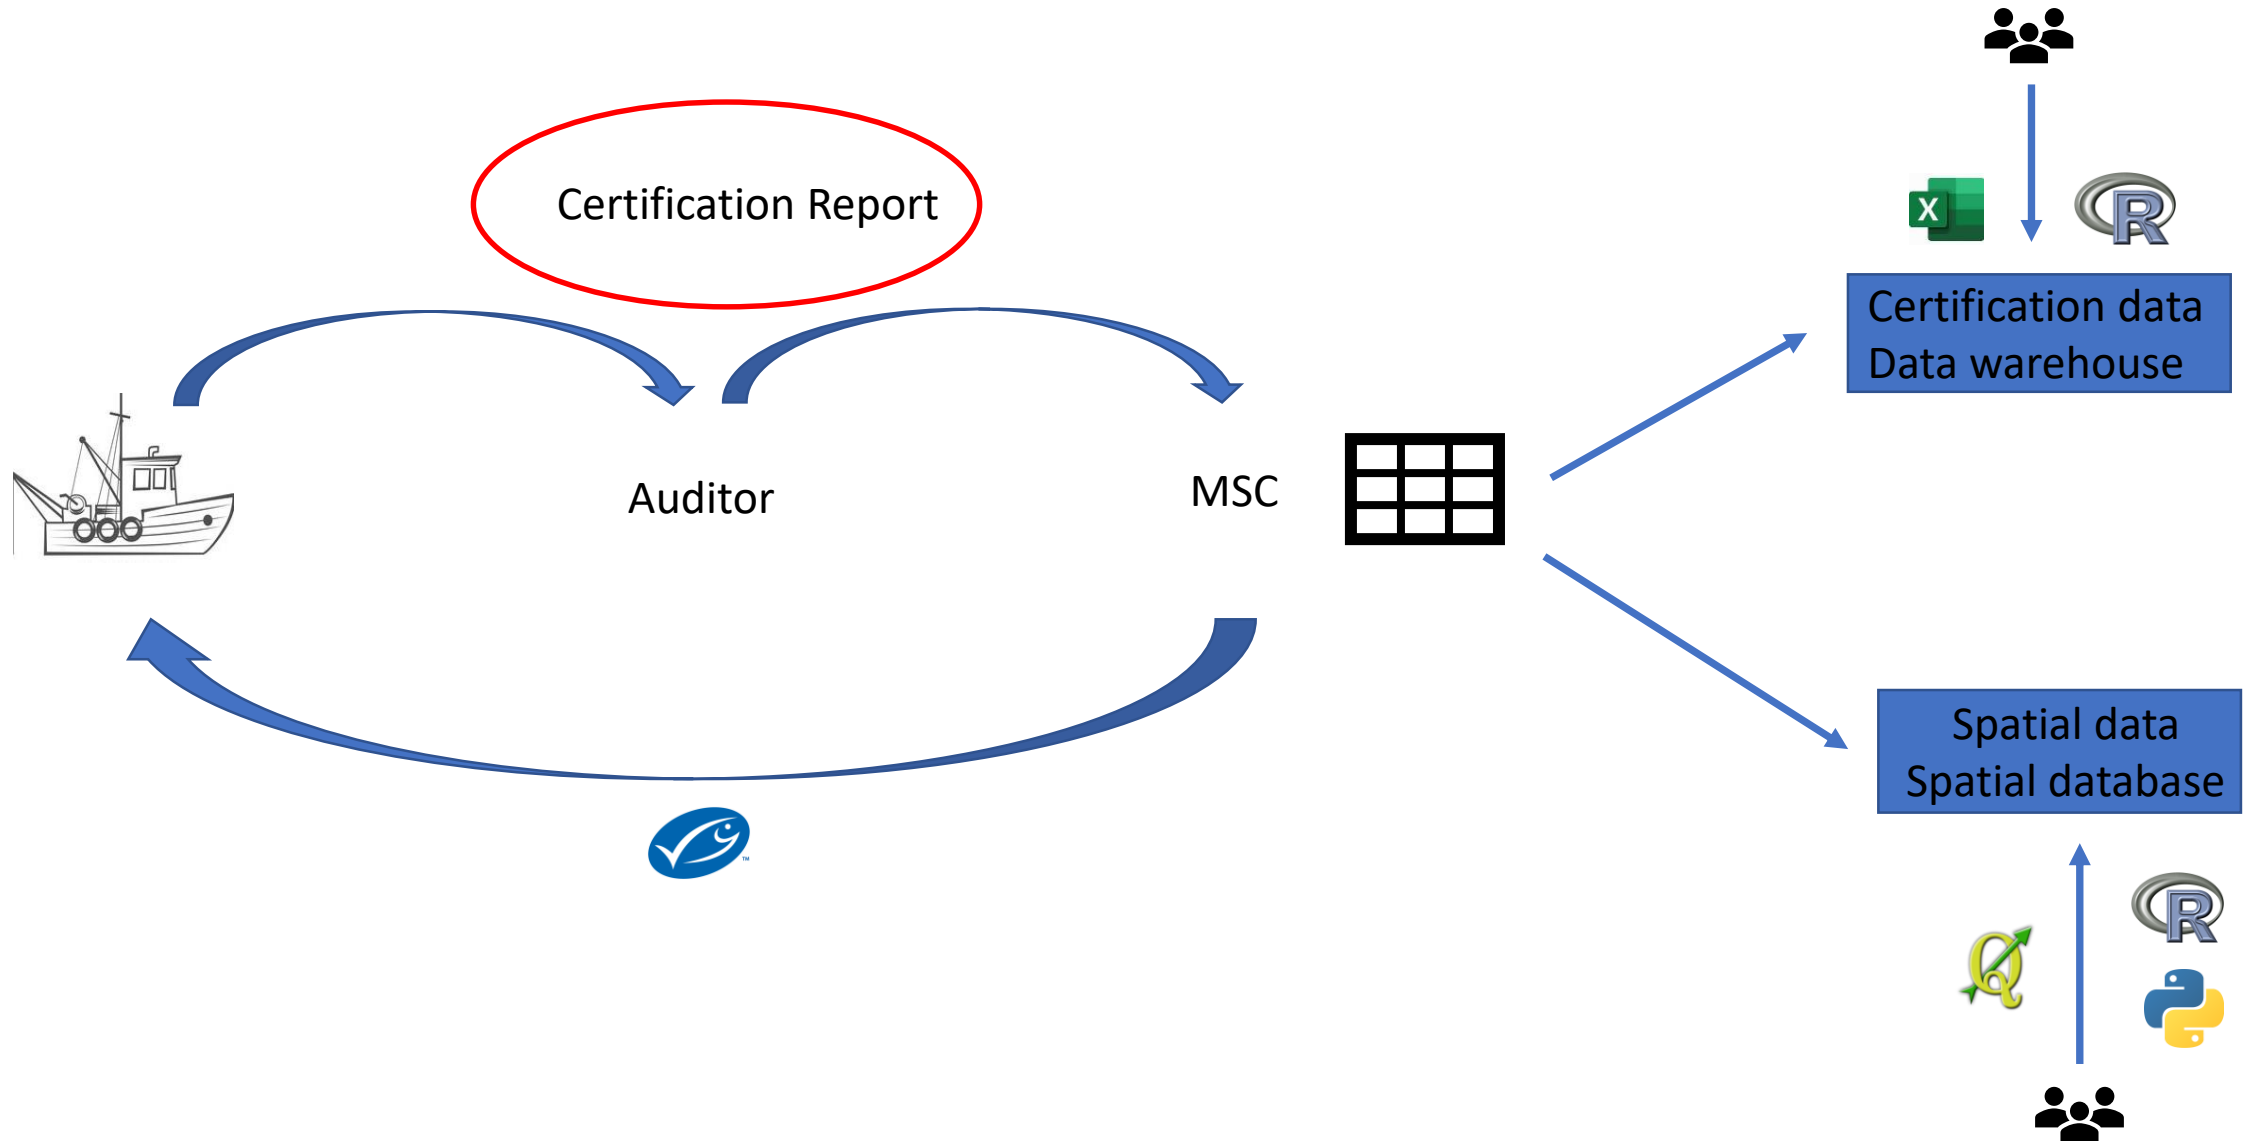

Marine Stewardship Council – Data collection