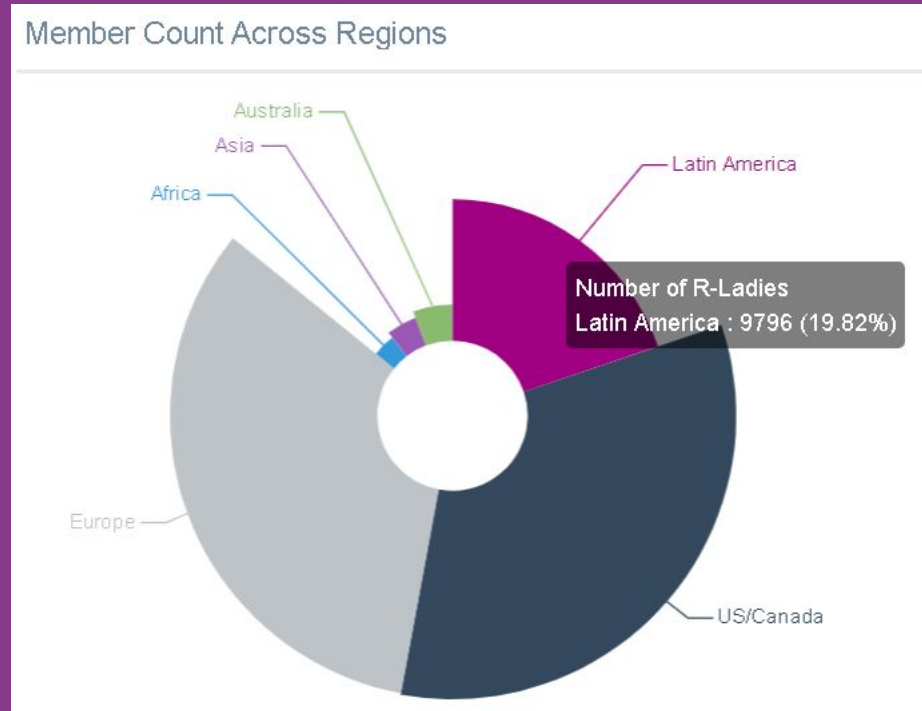

Laura Ación

Daniela Vázquez

Guess

The foundation of R-Ladies Buenos Aires was one of the first steps towards the invigoration of Latin America's R user community and its integration with the international community

R-Ladies in Latin America now

R-Ladies in Latin America now

Ladies

WiMLDS

Women in Machine Learning & Data Science

wimlds.org

@_lacion_

satrdays.org